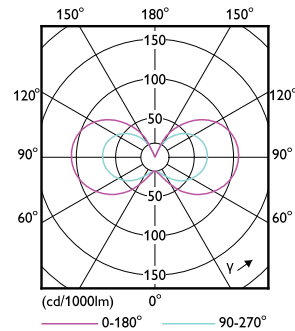

LEDcapsule LV 1W G4

General Uniform Light

LEDcapsule LV 2,1W G4 827