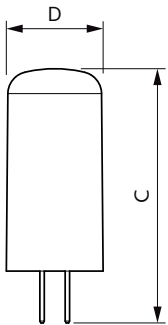

CorePro LEDcapsule LV

Energy Consumption kWh/1000 h	3 kWh
Product Data	
Full product code	871869976753200
Order product name	CorePro LEDcapsuleLV 2.1-20W G4 827 D
EAN/UPC - Product	8718699767532
Order code	929002389402

Numerator - Quantity Per Pack	1
Numerator - Packs per outer box	12
Material Nr. (12NC)	929002389402
Net Weight (Piece)	0.010 kg

Dimensional drawing

Capsule G4 2.4W-20W 200lm 2700K Dim

Product	D	C
CorePro LEDcapsuleLV 2.1-20W G4 827 D	15 mm	40 mm