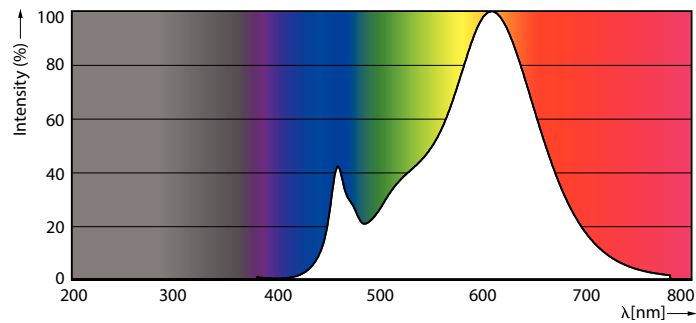

Photometric data

LEDcapsule LV 2,1W G4 827